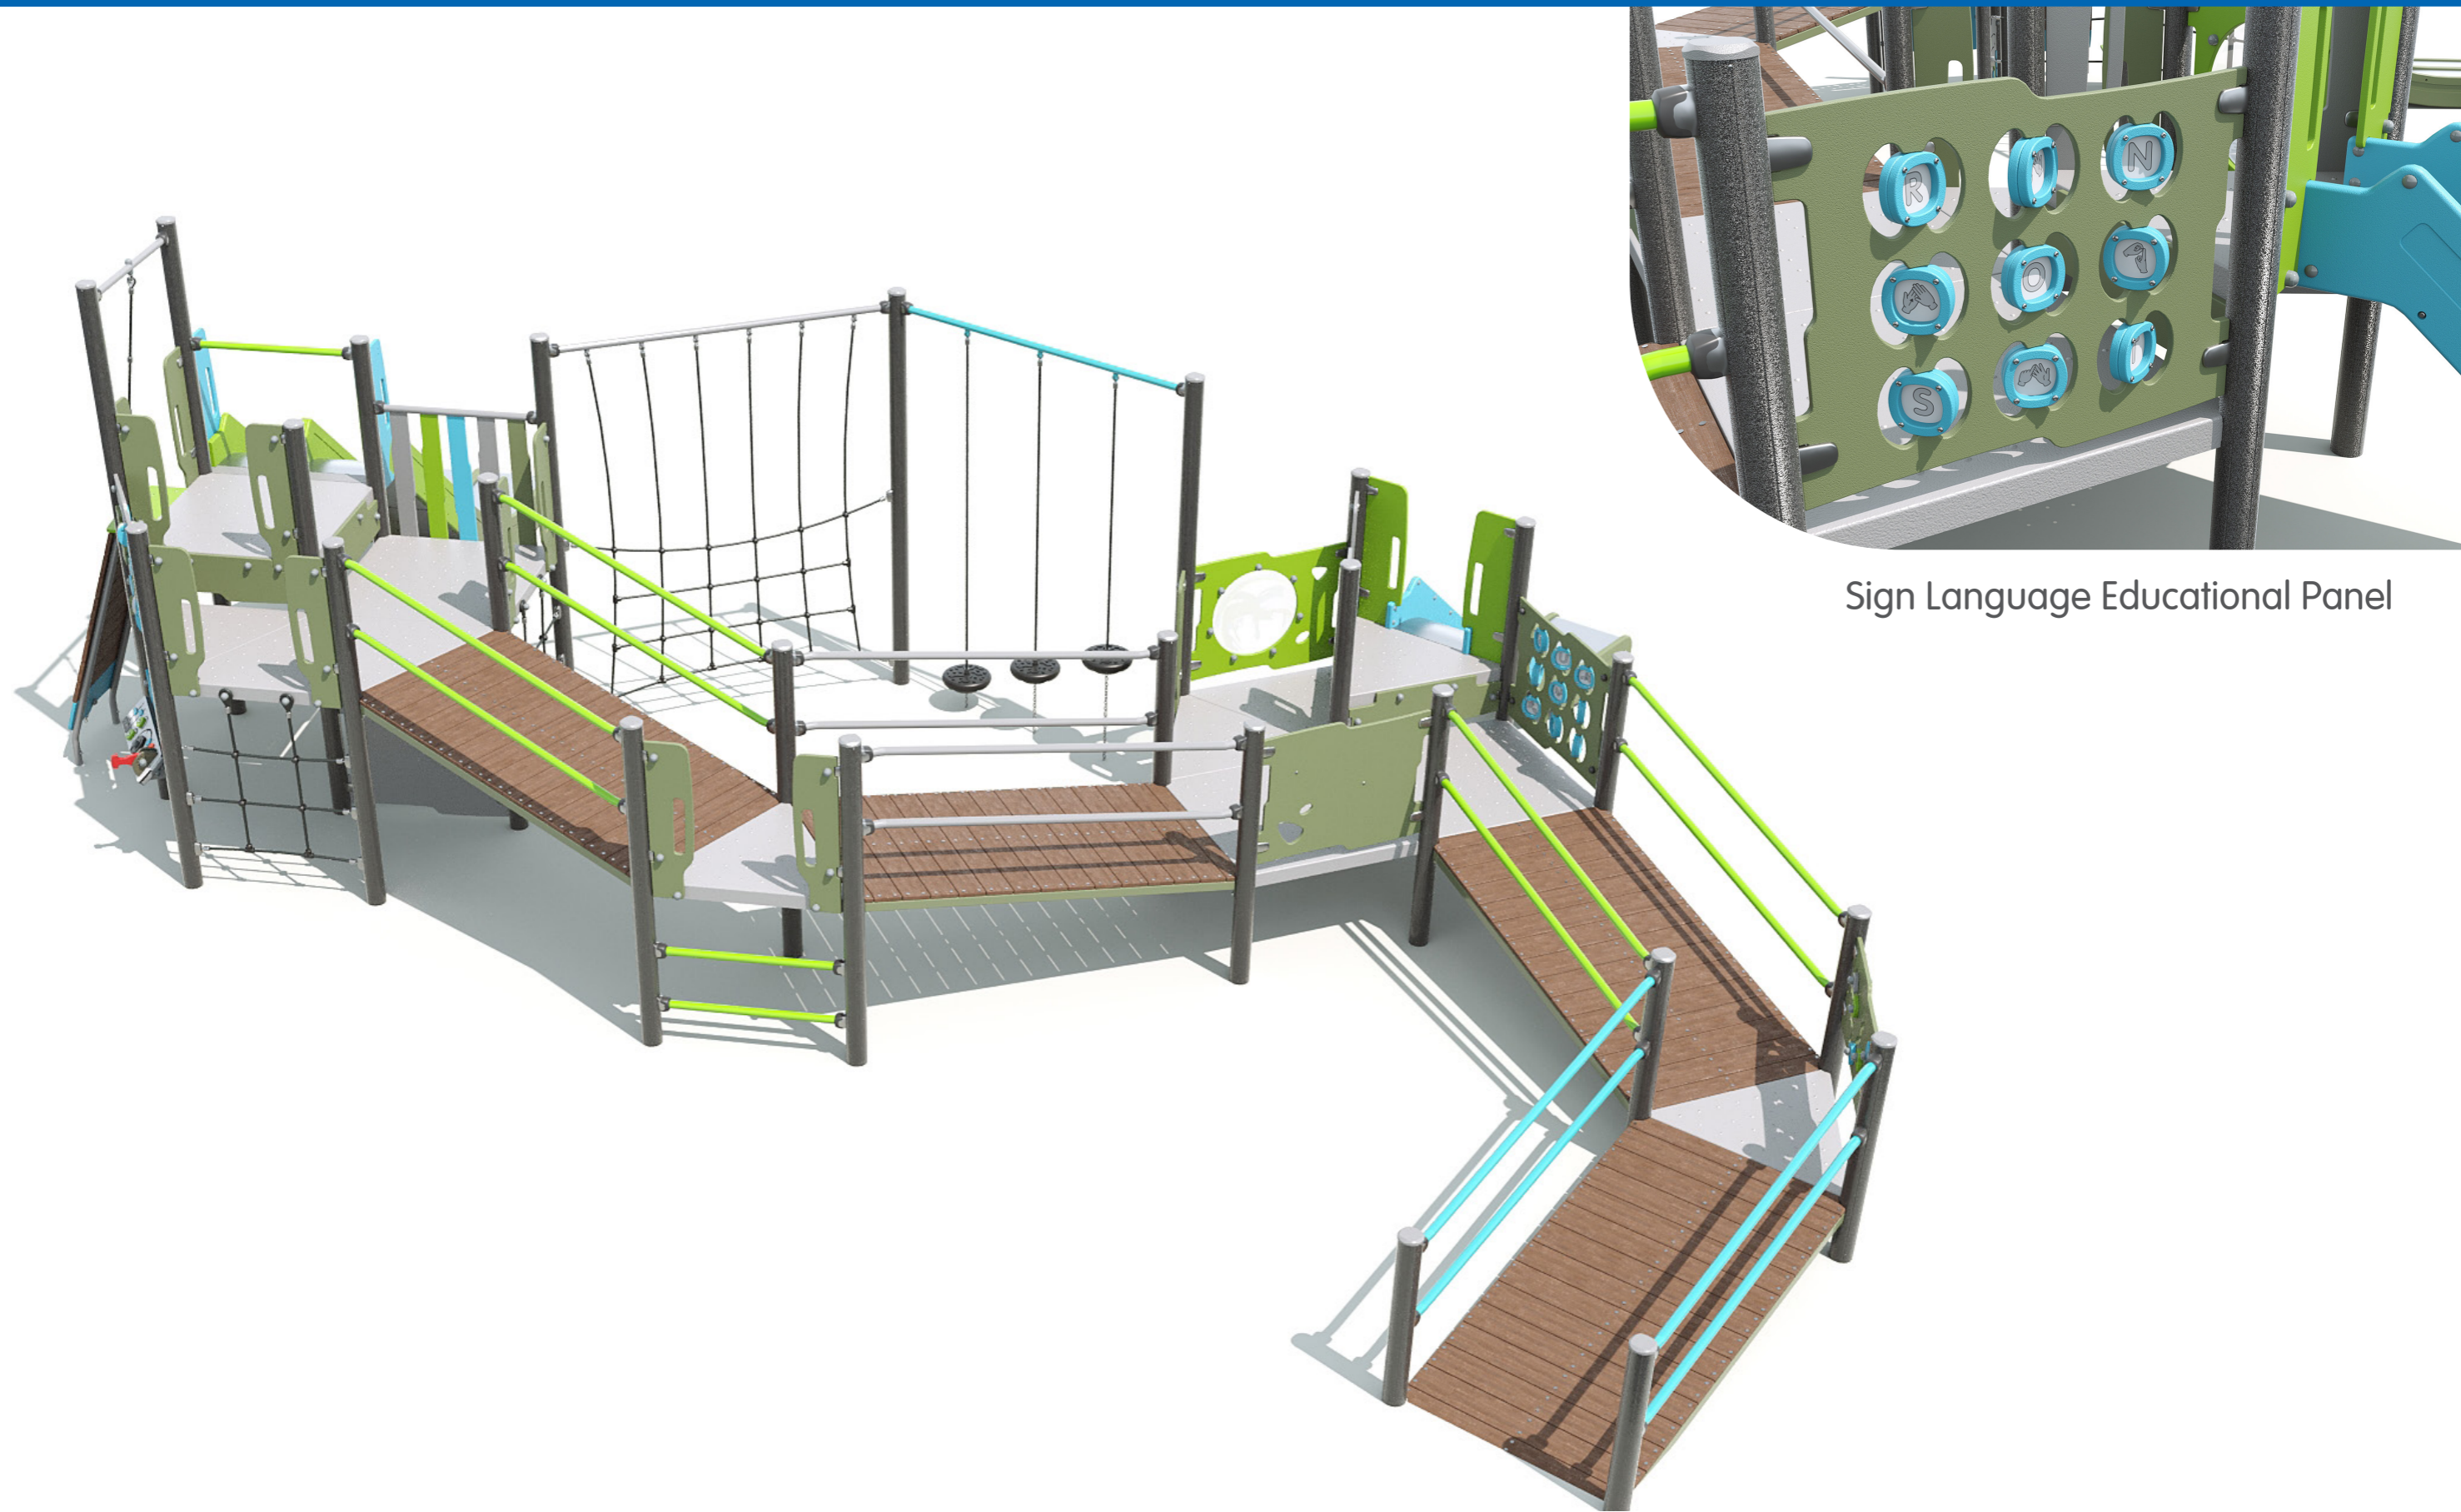

1. Accessible Connect Unit
**See next page for more images*

2. Mini Nest Swing

3. Turtle Rocker

4. Whirly Rope Spinner

5. Capital Swing

6. Percussion Play Musical
Drums, Chimes & Duo
**not included in pricing*

7. Barramundi 3D rubber mounds x 2
**not included in pricing*

SANCTUARY LAKES PLAYGROUND

Accessible Connect Unit

DESIGN
DWG NO. ZMC 2408-01A2

Sign Language Educational Panel