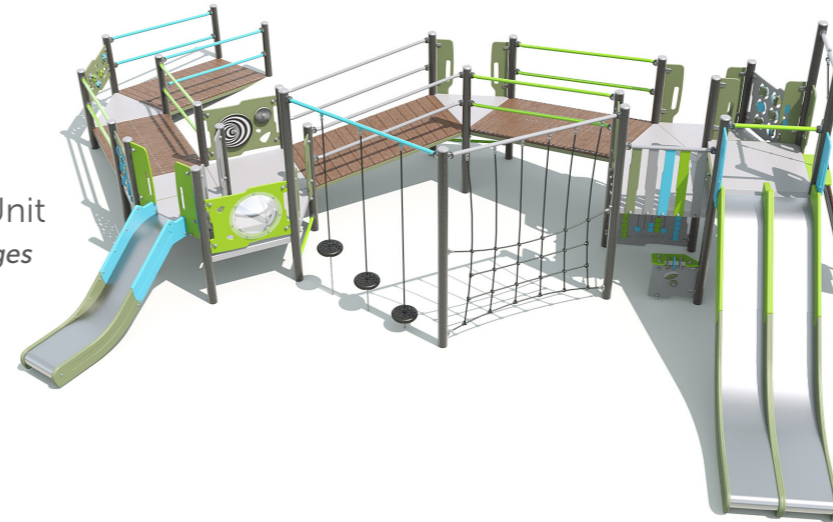

1. Accessible Connect Unit
**See next page for more images*

2. Mini Nest Swing

3. Turtle Rocker

4. Whirly Rope Spinner

5. Capital Swing

6. Percussion Play Musical
Drums, Chimes & Duo
**not included in pricing*

7. Barramundi 3D rubber mounds x 2
**not included in pricing*

SANCTUARY LAKES PLAYGROUND

Accessible Connect Unit

DESIGN
DWG NO. ZMC 2408-01A2

Sign Language Educational Panel