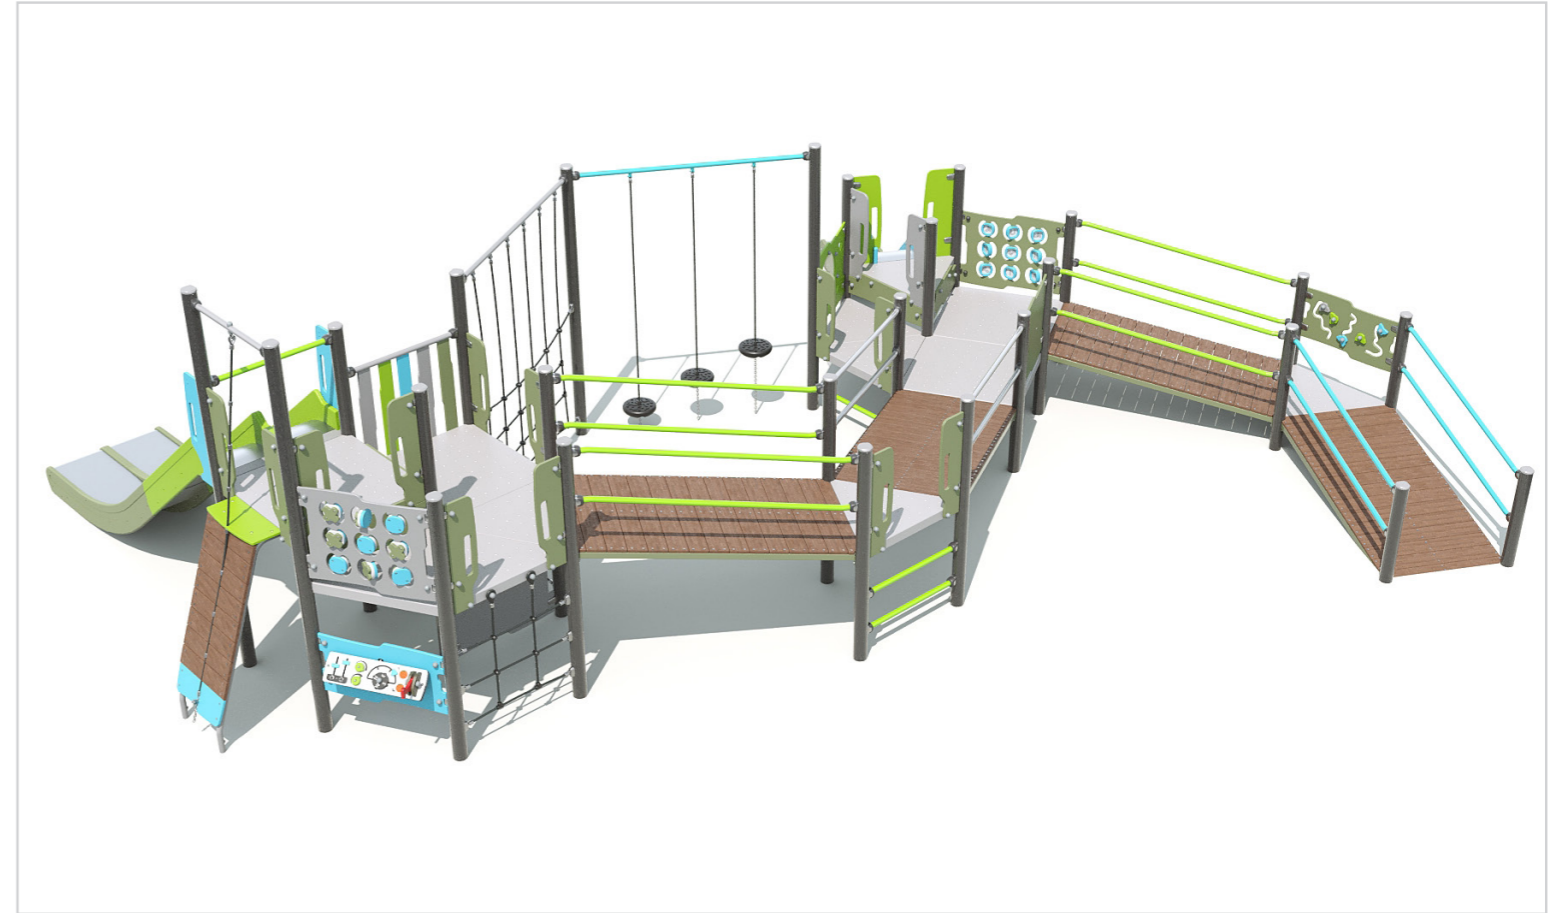

1. Accessible Connect Unit
**See next page for more images*

2. Mini Nest Swing

3. Turtle Rocker

4. Whirly Rope Spinner

5. Capital Swing

6. Percussion Play Musical
Drums, Chimes & Duo
**not included in pricing*

7. Barramundi 3D rubber mounds x 2
**not included in pricing*

SANCTUARY LAKES PLAYGROUND

Accessible Connect Unit

DESIGN
DWG NO. ZMC 2408-01A2

Sign Language Educational Panel