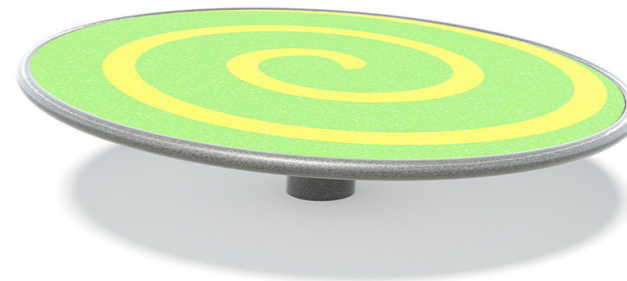

1. Percussion Play Cavatine

2. Town Shop

3. Percussion Play Bell

4. Plato Spinner

5. Connect Play Unit

7. Inclusive bedway Rocker

8. Canoe Walba 3 Swing

6. Balance Trail including 3D Rubber Mounds Crocodile & Frog

MARLOW LAGOON PLAYGROUND

NT Shade

CONCEPT DESIGN
DWG NO. FMC 2401-31BR3