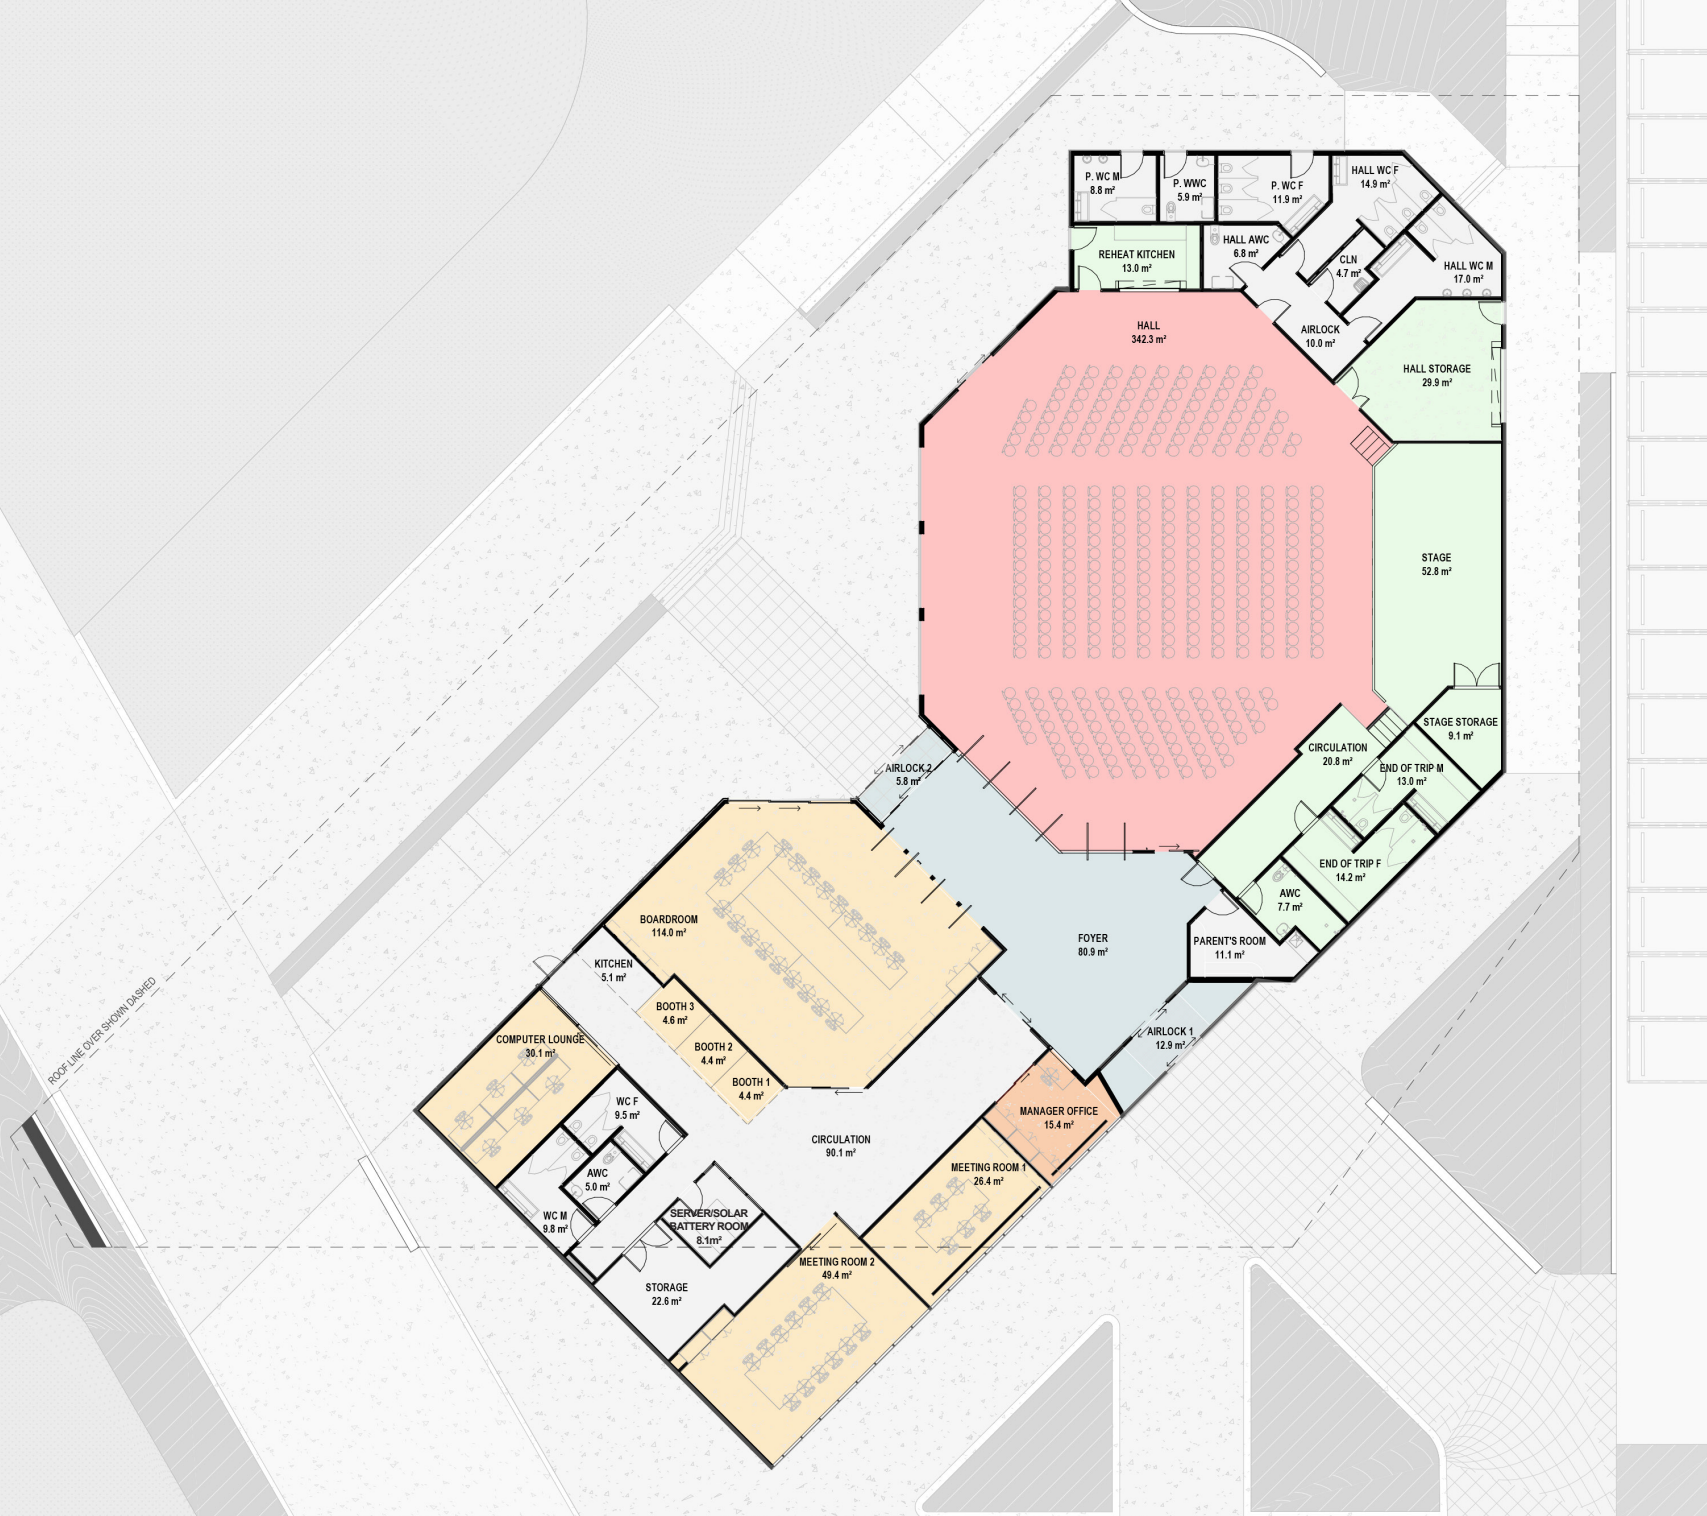

DOG PARKS

PARKING

STAGE

EVENT ZONE

COMMUNITY HALL

PLAZA

COMMUNITY PROGRAMS

SEWER PASEMENT

- HALL
- HALL BOH
- ADMIN
- FOYER
- LEASABLE SPACE
- FACILITY CORE

FOYER	
FOYER	81

COMMUNITY HALL	
HALL	342 (SEATED)
STAGE	27

COMMUNITY PROGRAMS	
BOARDROOM	57
BOOTH 1	2
BOOTH 2	2
BOOTH 3	2
COMPUTER LOUNGE	15
MANAGER OFFICE	2
MEETING ROOM 1	13
MEETING ROOM 2	25