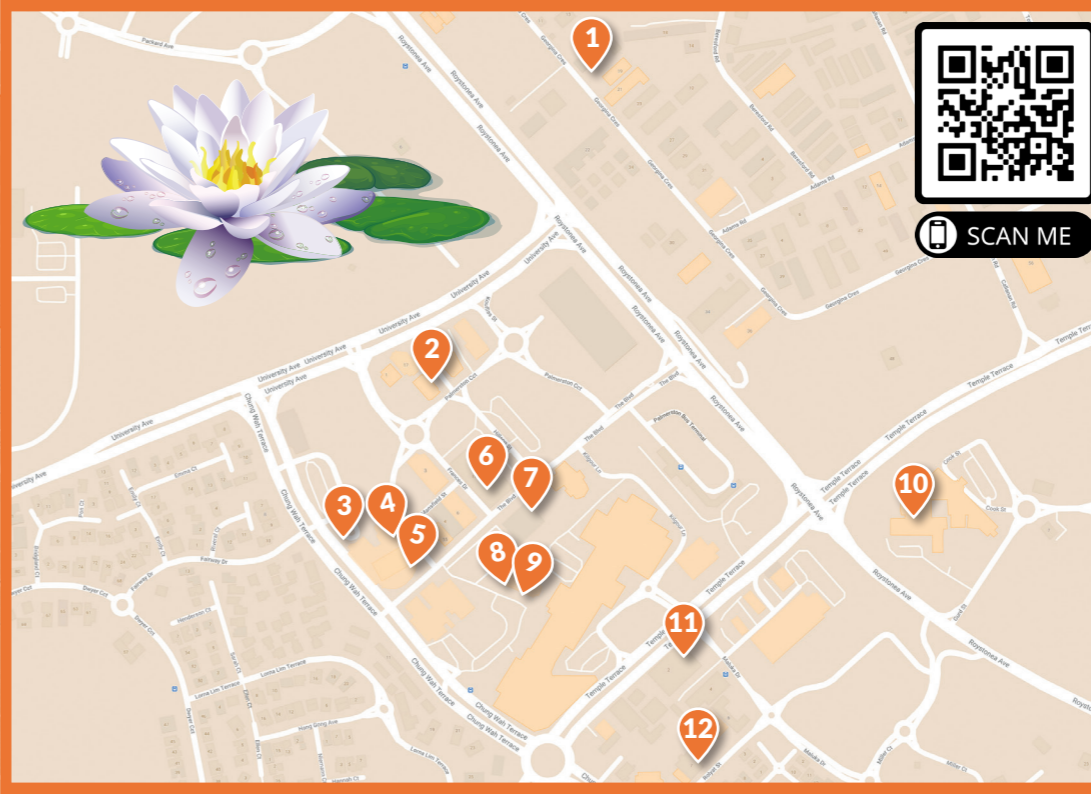

FOLLOW
@YOPALMY

to stay in the loop of what's
happening in Palmerston.

SCAN ME

Proudly sponsored by
**Northern Territory
Government**

YOUTH Spaces

- 1 Larrakia Nation Family Culture Centre**
 - Healing and Wellbeing Program
 - School Holiday Program
 - Cultural Activities
- 3 YORET Youth Hub**
 - 3 – 7 pm Tuesday to Friday
- 6 Palmerston Rec Centre**
 - Youth Drop in Sports
 - Free Wifi
- 7 Palmerston Library**
 - Free access to Information
 - Youth Programs
 - Free Wifi
- 8 The Y UpTop**
 - Back2School Program
 - Girls and Boys Nights
 - Referrals to Services
- 13 PYC and Palmerston Pool**
 - Youth Drop in Centre
 - Referrals to Services
 - FREE Pool

PALMY YOUTH Info Map

SCAN ME

1	Larrakia Nation Family Culture Centre	17 Georgina Crescent, Yarrowonga	8931 2120
2	MVR Palmerston	Palm Plaza, 2B University Ave	1300 654 628
3	YORET Youth Hub	4 Five Ash Lane	8946 5119
4	CatholicCare NT	Shop 10B Goyder Centre	8932 9977
5	Autism NT	10D Goyder Centre, Palmerston Circuit	8948 4424
6	Palmerston Recreation Centre	11 The Boulevard	8935 9975
7	City of Palmerston Library	Goyder Square, The Boulevard	8935 9999
8	The Y UpTop	11 Palmerston Circuit	8932 1096
9	Anglicare NT - Youth Support and Development	Shop G6, Satepak House, 11 Palmerston Circuit	8931 7100
10	Clinic 34	Palmerston Community Care Centre, Cnr of Temple Terr &, Roystonea Ave	8999 2678
11	Centrelink	2 Maluka Drive	132 468
12	Danila Dilba Health Services	1/7 Rolyat Street	8931 5700
13	The PYC and Palmerston FREE Pool	31 Tilston Ave, Moulden	0417 493 748