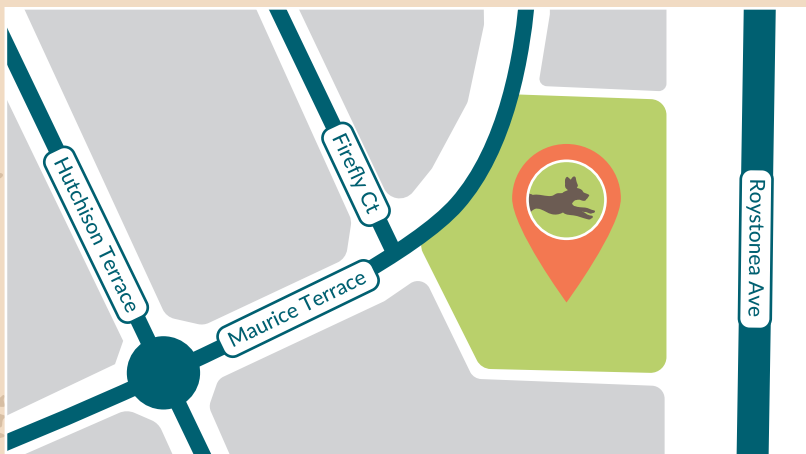

FEEDBACK

For more information about the consultation, please visit www.palmerston.nt.gov.au. You can provide your feedback on the proposal via:

PHONE

08 8981 6445, during office hours

EMAIL

feedback@truenorthcomm.com.au

CONSULTATION

The Maurice Terrace Park consultation is open for two weeks from Friday 31 July until Friday 14 August 2020.

Following the consultation, a report on the outcomes of the community consultation will be prepared for Council and will be considered by Council.

city of
PALMERSTON

'A Place for People'